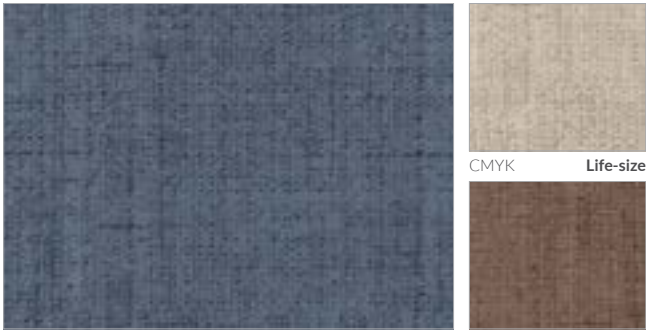

## TEXTURE COLOUR PALETTE

\*Imagik not available for the NOVA MAS and PRM series.

**TEXTURE - LINEN**

Antracita **Life-size** Moca **Life-size**  
 \*Decoration only available in CMYK colours, Antracita or Moca.