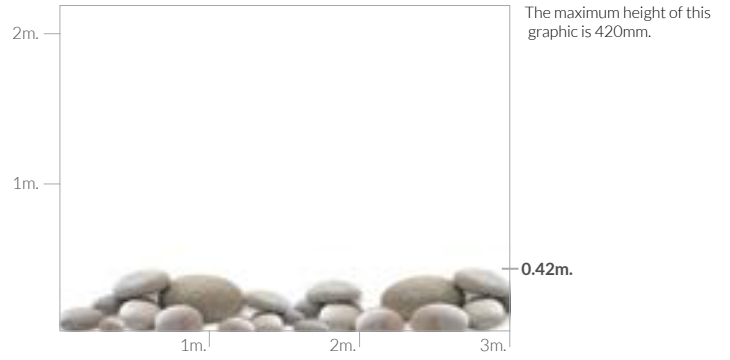

NATURAL - PIEDRAS