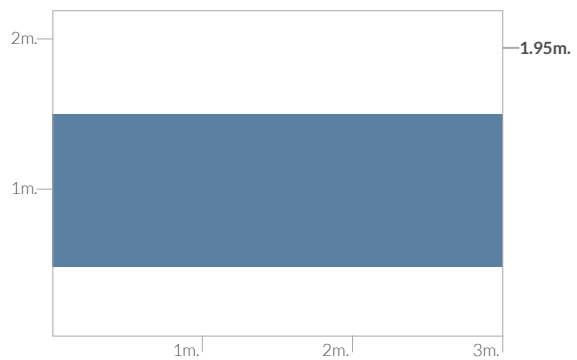

KIDS - NÚMEROS

FOREVER - MARIPOSAS

FOREVER - LIGHT

FOREVER - WHOLE

The blue background of the images represents transparent glass.

The grey background of the images represents transparent glass. All graphics in the FOREVER collection are available in the IMAGIK colour palette (see page 254).