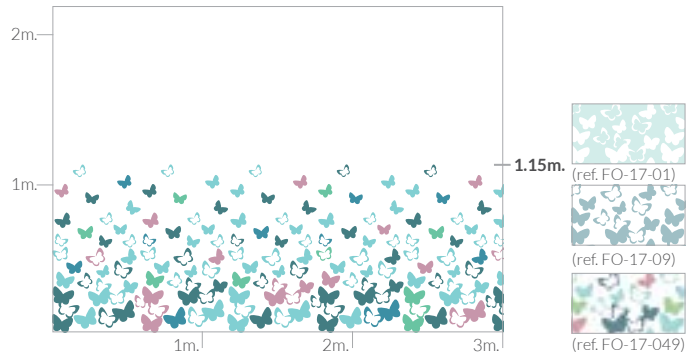

KIDS - NÚMEROS

FOREVER - MARIPOSAS

FOREVER - LIGHT

FOREVER - WHOLE

The blue background of the images represents transparent glass.

The grey background of the images represents transparent glass. All graphics in the FOREVER collection are available in the IMAGIK colour palette (see page 254).