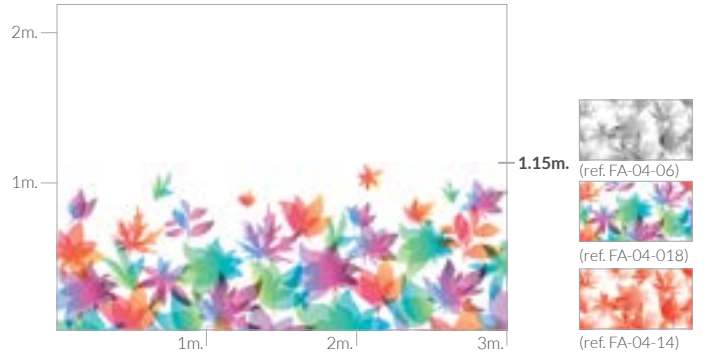

CLASIK - ROCOCÓ

The grey background of the images represents transparent glass.

CLASIK - VINTAGE

FASHION - BONJOUR

FASHION - RANDOM

FASHION - GEO

A C Ref. FA-13-062

FASHION - PRIMAVERA