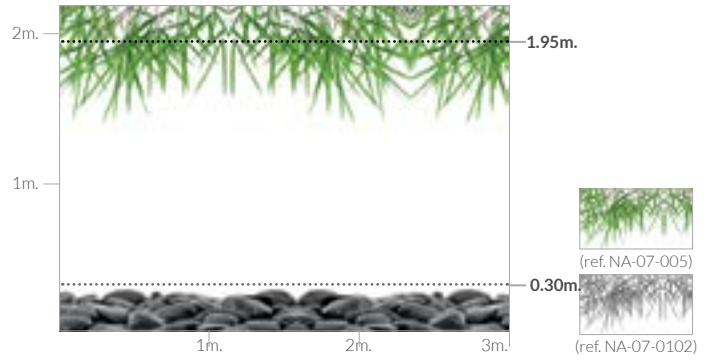

NATURAL - CALM

NATURAL - RELAX

This design is only available for showers.

NATURAL - BAMBU

COSMOPOLITA - SKETCH

**COSMOPOLITA - SILUETAS**

This design is only available for showers.

**COSMOPOLITA - MANHATTAN**

**CLASIK - MUARÉ**

The blue background of the images represents transparent glass.

**CLASIK - FOG**