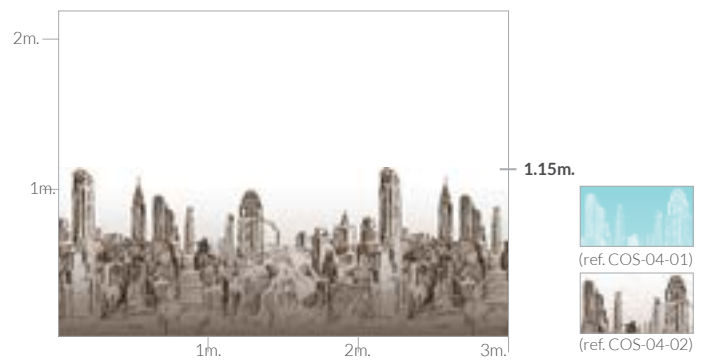

NATURAL - CALM

NATURAL - RELAX

This design is only available for showers.

NATURAL - BAMBU

COSMOPOLITA - SKETCH

**COSMOPOLITA - SILUETAS**

This design is only available for showers.

**COSMOPOLITA - MANHATTAN**

**CLASIK - MUARÉ**

The blue background of the images represents transparent glass.

**CLASIK - FOG**