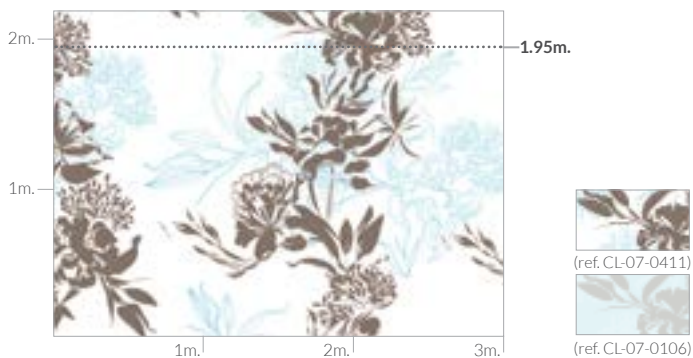

NATURAL - CALM

NATURAL - RELAX

This design is only available for showers.

NATURAL - BAMBU

COSMOPOLITA - SKETCH

**COSMOPOLITA - SILUETAS**

This design is only available for showers.

**COSMOPOLITA - MANHATTAN**

**CLASIK - MUARÉ**

The blue background of the images represents transparent glass.

**CLASIK - FOG**