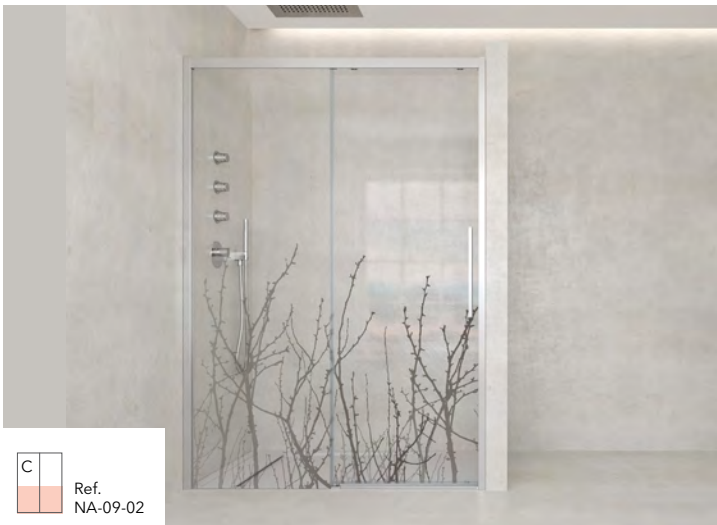

Decoration range

NATURAL ZEN

R Ref. NA-06-004

NATURAL BRUMA

C Ref. NA-09-02

CLASIK FOG

B C Ref. CL-10-02

Ref: CL-10-02

CL-10-07

COMPLETE COLLECTION IN
THE VIRTUAL DECORATOR

NATURAL ENREDO

B	C

 Ref. NA-03-0206

* The blue background of the graphics represents clear glass.

Ref: NA-03-0107 NA-03-0111 NA-03-0206

NATURAL BAMBÚ

C

 Ref. NA-02-0102

* The blue background of the graphics represents clear glass.

FASHION CHICAS

B	C

 Ref. FA-02-02