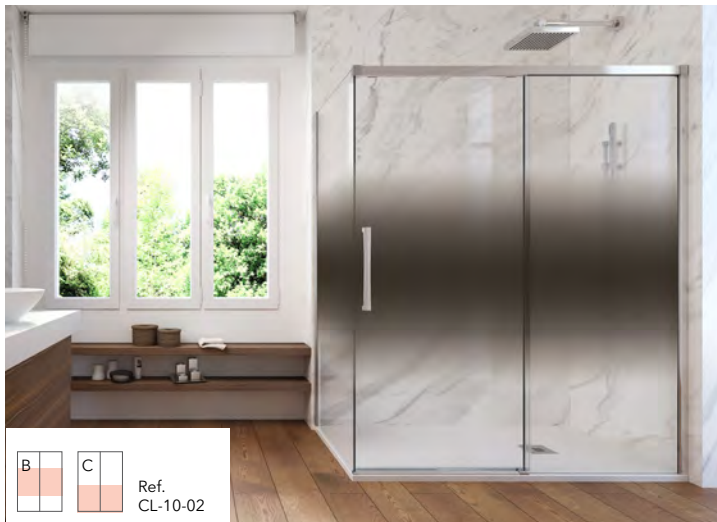

Decoration range

NATURAL ZEN

R Ref. NA-06-004

NATURAL BRUMA

C Ref. NA-09-02

CLASIK FOG

B C Ref. CL-10-02

Ref: CL-10-02

CL-10-07

COMPLETE COLLECTION IN
THE VIRTUAL DECORATOR

NATURAL ENREDO

B	C

 Ref. NA-03-0206

* The blue background of the graphics represents clear glass.

Ref: NA-03-0107 NA-03-0111 NA-03-0206

NATURAL BAMBÚ

C

 Ref. NA-02-0102

* The blue background of the graphics represents clear glass.

FASHION CHICAS

B	C

 Ref. FA-02-02