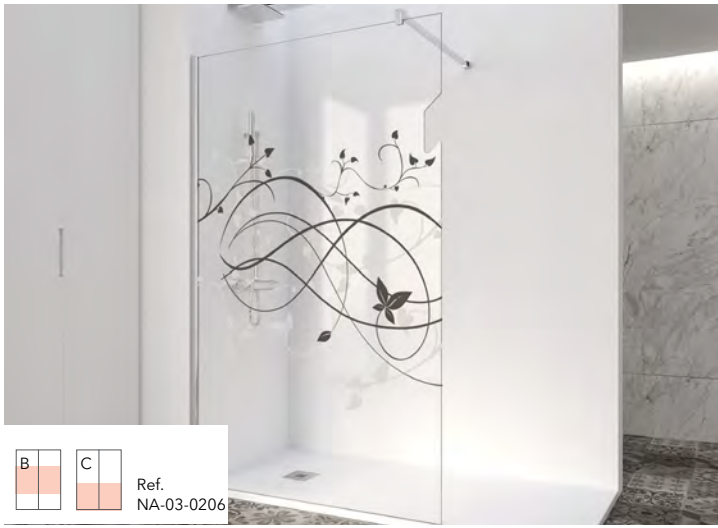

Decoration range

NATURAL ZEN

R Ref. NA-06-004

NATURAL BRUMA

C Ref. NA-09-02

CLASIK FOG

B C Ref. CL-10-02

Ref: CL-10-02

CL-10-07

COMPLETE COLLECTION IN
THE VIRTUAL DECORATOR

NATURAL ENREDO

B	C

 Ref. NA-03-0206

* The blue background of the graphics represents clear glass.

Ref: NA-03-0107 NA-03-0111 NA-03-0206

NATURAL BAMBÚ

C

 Ref. NA-02-0102

* The blue background of the graphics represents clear glass.

FASHION CHICAS

B	C

 Ref. FA-02-02