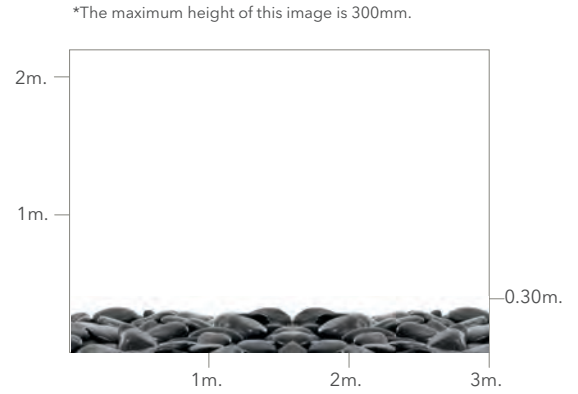

Decoration range

NATURAL ZEN

R Ref. NA-06-004

NATURAL BRUMA

C Ref. NA-09-02

CLASIK FOG

B C Ref. CL-10-02

Ref: CL-10-02