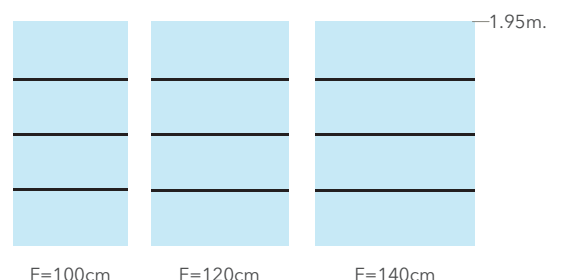

Beyond these 3 dimensions, add value ATYPICAL 7

COSMOPOLITA VENDOME V NORDIC

A Ref. COS-27-72

A Ref. COS-27-01

*Available only for Fixed Nordic 2001.

* The blue background of the graphics represents clear glass.