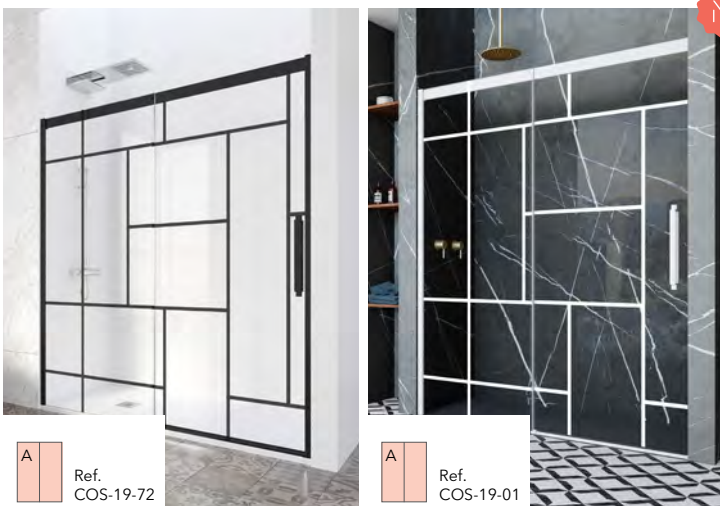

Decoration range

COSMOPOLITA VENDOME I

A Ref. COS-14-72

A Ref. COS-14-01

*Available only for OV and OT fixtures.

Beyond these 3 dimensions, add value ATYPICAL 7

COSMOPOLITA VENDOME II

A Ref. COS-15-72

A Ref. COS-15-01

*Available only for OV and OT fixtures.

Beyond these 3 dimensions, add value ATYPICAL 7

COSMOPOLITA VENDOME III

A Ref. COS-19-72

A Ref. COS-19-01

COMPLETE COLLECTION IN THE VIRTUAL DECORATOR