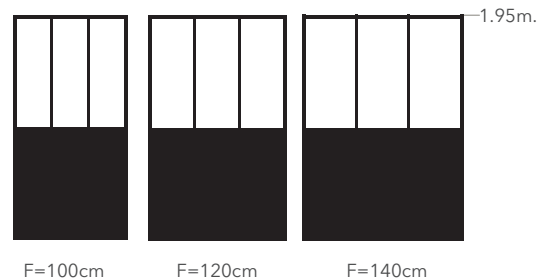

Beyond these 3 dimensions, add value ATYPICAL 7