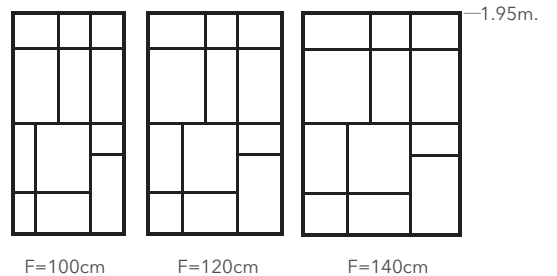

Decoration range

COSMOPOLITA VENDOME I

*Available only for OV and OT fixtures.

Beyond these 3 dimensions, add value ATYPICAL 7

COSMOPOLITA VENDOME II

*Available only for OV and OT fixtures.

Beyond these 3 dimensions, add value ATYPICAL 7

COSMOPOLITA VENDOME III