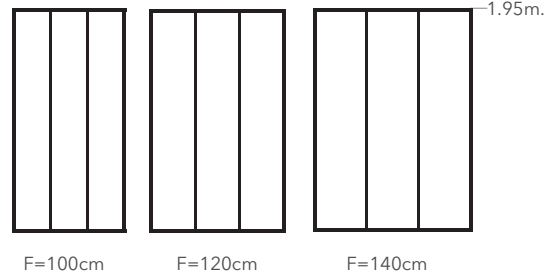

Beyond these 3 dimensions, add value ATYPICAL 7