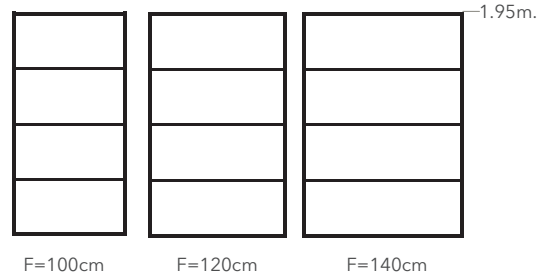

COSMOPOLITA VENDOME IV

*Available only for OV and OT fixtures.

Beyond these 3 dimensions, add value ATYPICAL 7

COSMOPOLITA VENDOME V

*Available only for OV and OT fixtures.

Beyond these 3 dimensions, add value ATYPICAL 7