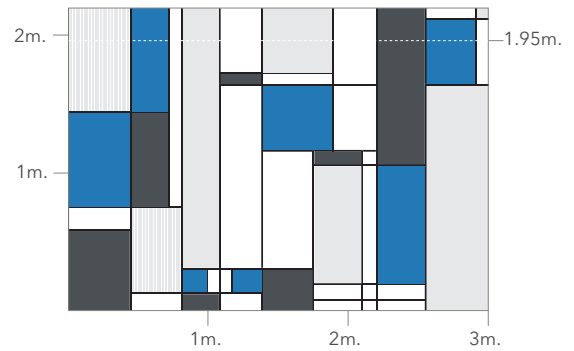

Beyond these 3 dimensions, add value ATYPICAL 7

COSMOPOLITA VENDOME IV NORDIC

A Ref. COS-26-72

A Ref. COS-26-01

*Available only for Fixed Nordic 2001.

* The blue background of the graphics represents clear glass.

Beyond these 3 dimensions, add value ATYPICAL 7

COSMOPOLITA VENDOME V NORDIC

A Ref. COS-27-72

A Ref. COS-27-01

*Available only for Fixed Nordic 2001.

* The blue background of the graphics represents clear glass.

Beyond these 3 dimensions, add value ATYPICAL 7

COMPLETE COLLECTION IN
THE VIRTUAL DECORATOR

COSMOPOLITA RITUAL

COSMOPOLITA RANDOM

COSMOPOLITA PATCHWORK