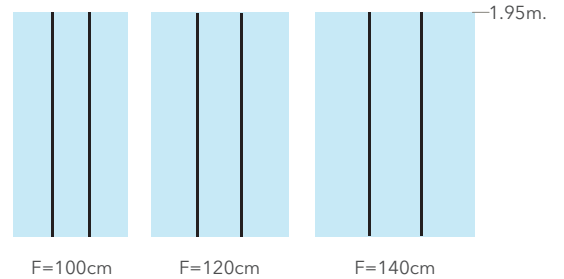

Beyond these 3 dimensions, add value ATYPICAL 7

COSMOPOLITA VENDOME IV NORDIC

A Ref. COS-26-72

A Ref. COS-26-01

*Available only for Fixed Nordic 2001.

* The blue background of the graphics represents clear glass.