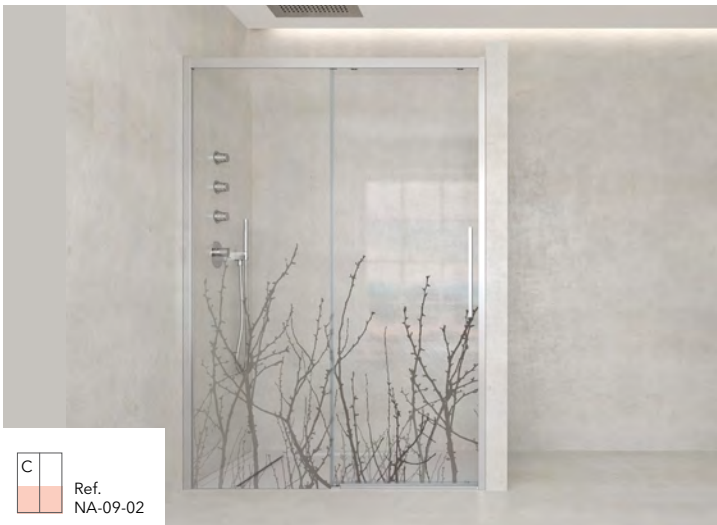

Decoration range

NATURAL ZEN

R Ref. NA-06-004

*The maximum height of this image is 300mm.

NATURAL BRUMA

C Ref. NA-09-02

CLASIK FOG

B C Ref. CL-10-02