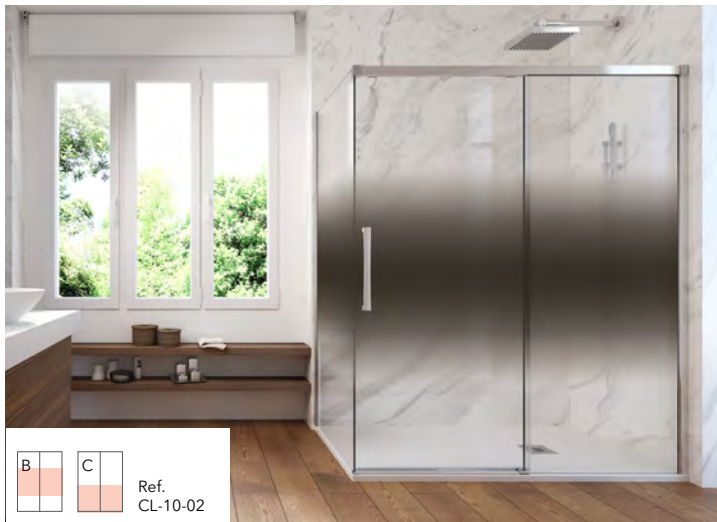

Decoration range

NATURAL ZEN

R Ref. NA-06-004

*The maximum height of this image is 300mm.

NATURAL BRUMA

C Ref. NA-09-02

CLASIK FOG

B C Ref. CL-10-02